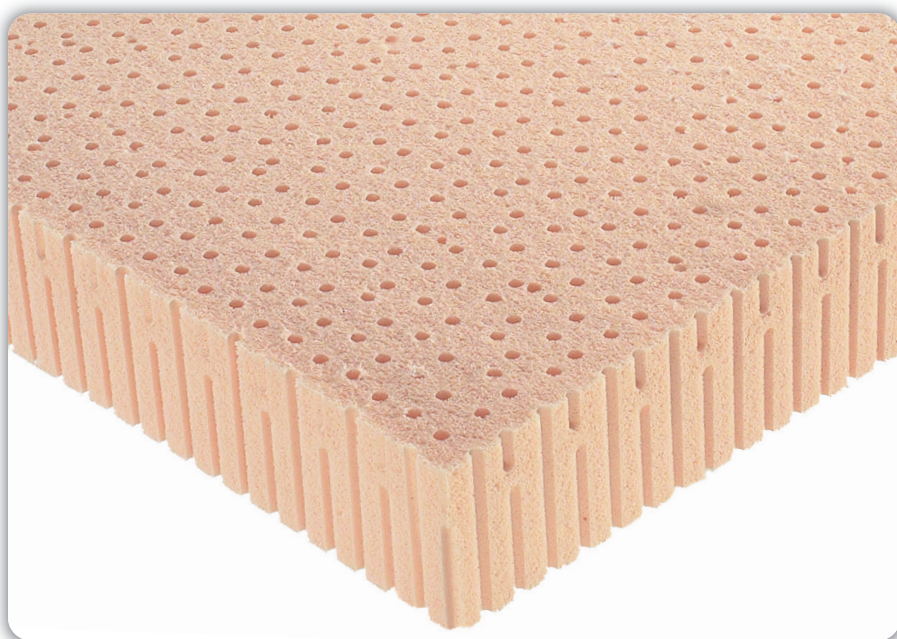

Traditional Latex Soft Mattress Overlay

Supplied by Dunlopillo since the 1960s, Traditional Talalay Latex is the most comfortable overlay / topper available. Reassuringly expensive, a long term investment in durability and sumptuous comfort.

Popular with our customers who love their comfort. Soft, durable and finished with a fitted cover in our exclusively designed luxury organic cotton fabric.

Traditional Talalay latex is no longer supplied by Dunlopillo and is therefore only available from specialist suppliers with product knowledge and years of experience.

- Available in any size or shape.
- Traditional Talalay Latex.
- Specially designed organic cotton fitted cover.
- Flame retardant.
- Excellent recovery after use.
- Inherently hypo-allergenic and anti-bacterial.
- Consistent shape retention over many years.
- Aerated, well-ventilated interior to help dissipate heat and body moisture.
- Available in a 2" and 3" comfort option.

Fully covered in our exclusive Organic Cotton Cover designed to stretch and conform to your contours

Traditional Talalay Latex as manufactured by Dunlopillo since the 1960s.

TRADITIONAL LATEX OVERLAY SIZE/PRICE GUIDE	2" 5cm	3" 7.5cm
	PRICE	PRICE
72" x 30" 183cm x 76cm	228.80	319.21
75" x 36" (*SINGLE) 190.5cm x 91.5cm	286.60	399.90
75" x 48" 190.5cm x 122cm	380.13	531.20
75" x 54" (*DOUBLE) 190.5cm x 137cm	423.28	592.92
78" x 60" (*KINGSIZE) 198cm x 152.5cm	488.54	684.80
78" x 63" 198cm x 160cm	507.84	713.76
78" x 72" 198cm x 183cm	584.04	820.56