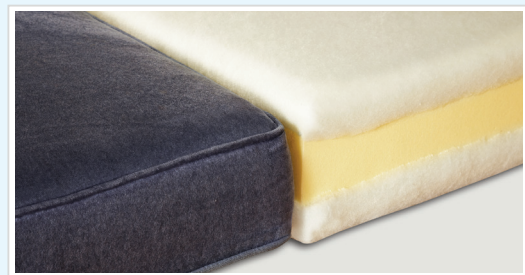

Fitting Fibre Wraps achieves that plump cushion look.

For further information, advice or details of how to order please contact our friendly sales team...

0845 345 8101

To order online and for further details please visit www.foamforcomfort.co.uk